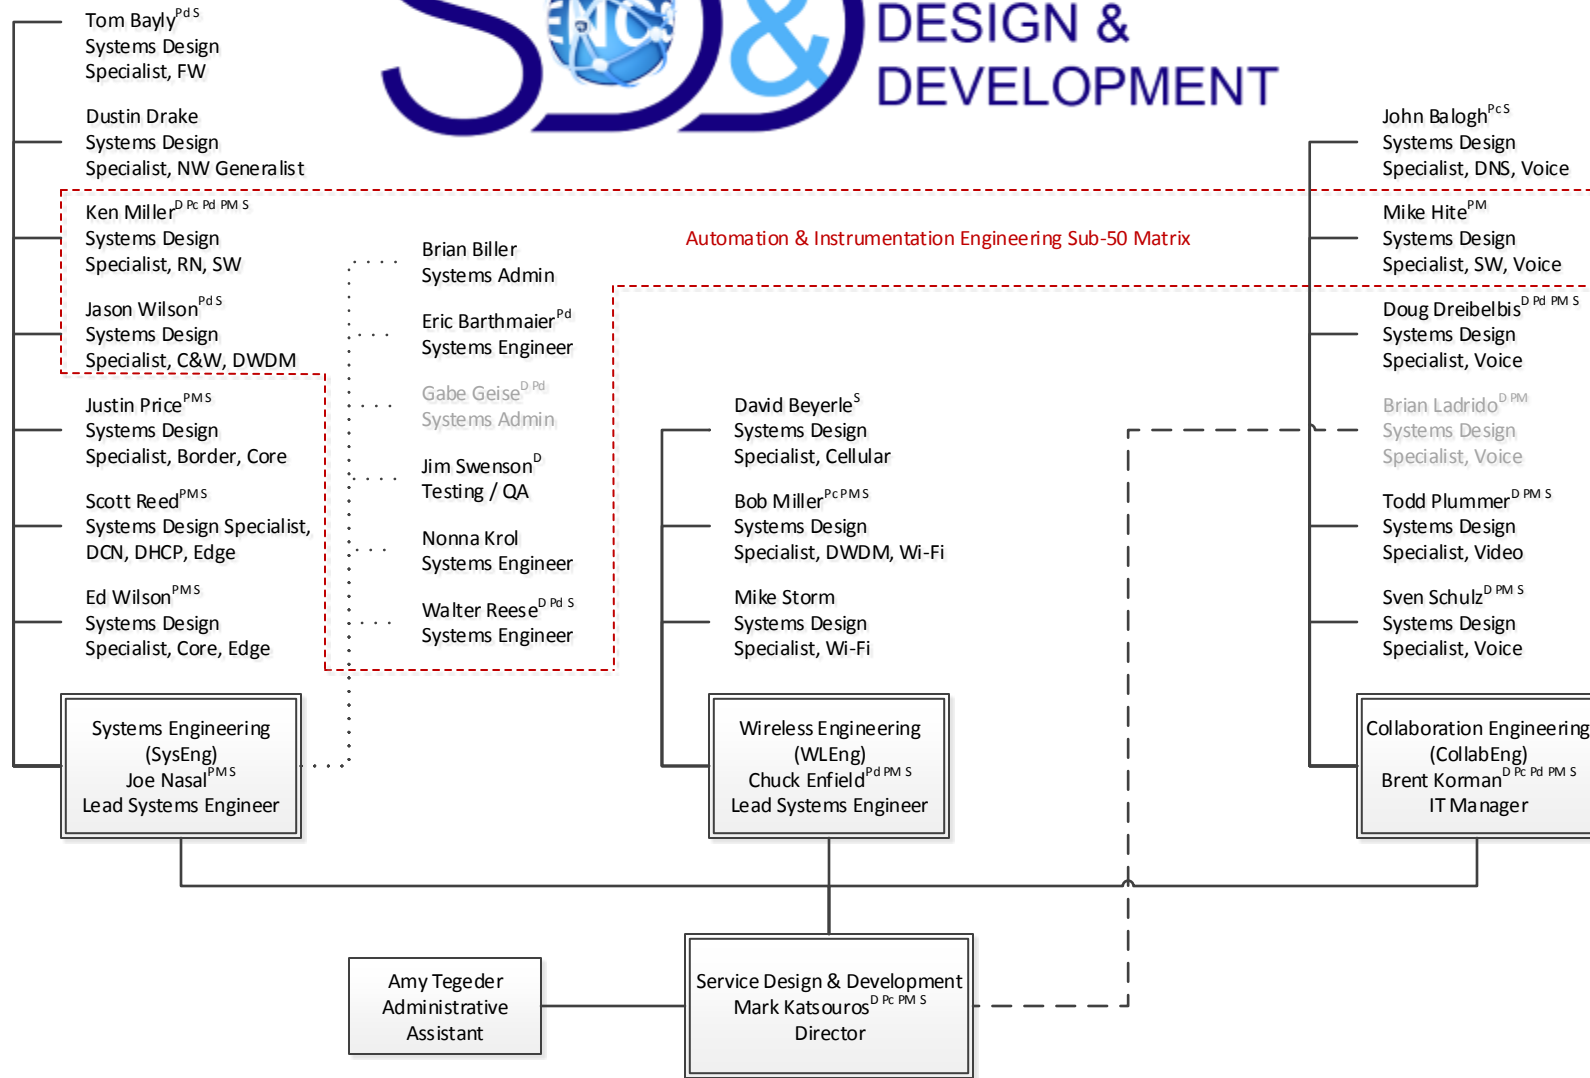

SERVICE DESIGN & DEVELOPMENT

Key:

D – Data stewardship role(s)
Pc – Process stewardship role(s)
Pd – Product stewardship role(s)
PM – Project management responsibilities
S – Service stewardship role(s)